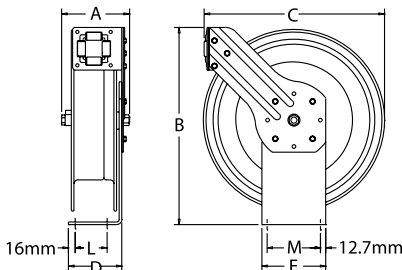

LOW PRESSURE // Air & Water

MODEL hose	MODEL no hose	I.D.	O.D.	Length	BAR	Inlet	Outlet	KG hose	KG no hose	Size
P-LP-125-BGX	P-LPL-125-BGX	6mm	12mm	8 m	21	1/4"	1/4"	12	11	1
P-LP-135-BGX	P-LPL-135-BGX	6mm	12mm	10 m	21	1/4"	1/4"	13	11	1
P-LP-150-BGX	P-LPL-150-BGX	6mm	12mm	15 m	21	1/4"	1/4"	18	16	3
P-LP-325-BGX	P-LPL-325-BGX	10mm	17mm	8 m	21	3/8"	3/8"	13	11	2
P-LP-335-BGX	P-LPL-335-BGX	10mm	17mm	10 m	21	3/8"	3/8"	17	15	3
P-LP-350-BGX	P-LPL-350-BGX	10mm	17mm	15 m	21	3/8"	3/8"	20	16	3
P-LP-425-BGX	P-LPL-425-BGX	12mm	21mm	8 m	21	1/2"	1/2"	20	18	4
P-LP-450-BGX	P-LPL-450-BGX	12mm	21mm	15 m	21	1/2"	1/2"	23	22	4

Reels with hose can be used for air, water with a maximum temp. 65°C Reels without hose can be used for air, water & oil

MEDIUM PRESSURE // Air, Water & Oil

MODEL hose	MODEL no hose	I.D.	O.D.	Length	BAR	Inlet	Outlet	KG hose	KG no hose	Size
P-MP-335-BGX	P-MP-335-BGX	10mm	16mm	10 m	210	3/8"	3/8"	24	20	4
P-MP-430-BGX	P-MP-430-BGX	12mm	19mm	9 m	175	1/2"	1/2"	23	20	4

Reels with hose come with one wire braid hose suitable for air, water & oil with a maximum temp. 99°C

HIGH PRESSURE // Air, Water, Oil & Grease

MODEL hose	MODEL no hose	I.D.	O.D.	Length	BAR	Inlet	Outlet	KG hose	KG no hose	Size
P-HP-135-BGX	P-HP-135-BGX	6mm	13.5mm	10 m	350	1/4"	1/4"	23	20	4
P-HP-330-BGX	P-HP-330-BGX	10mm	17mm	9 m	280	3/8"	3/8"	23	20	4

Maximum temp. 99°C

Also available in
 **EZ-COIL**
 Available in EZ-Coil®
 Please prefix the desired reel with "EZ."

Also available in
STAINLESS STEEL
 Please see page 20 & 21

DIMENSIONS

SIZE	A	B	C	D	E	L	M
1	152	368	349	127	152	76	127
2	159	368	349	127	152	76	127
3	156	464	438	152	152	102	127
4	179	464	438	152	152	102	127