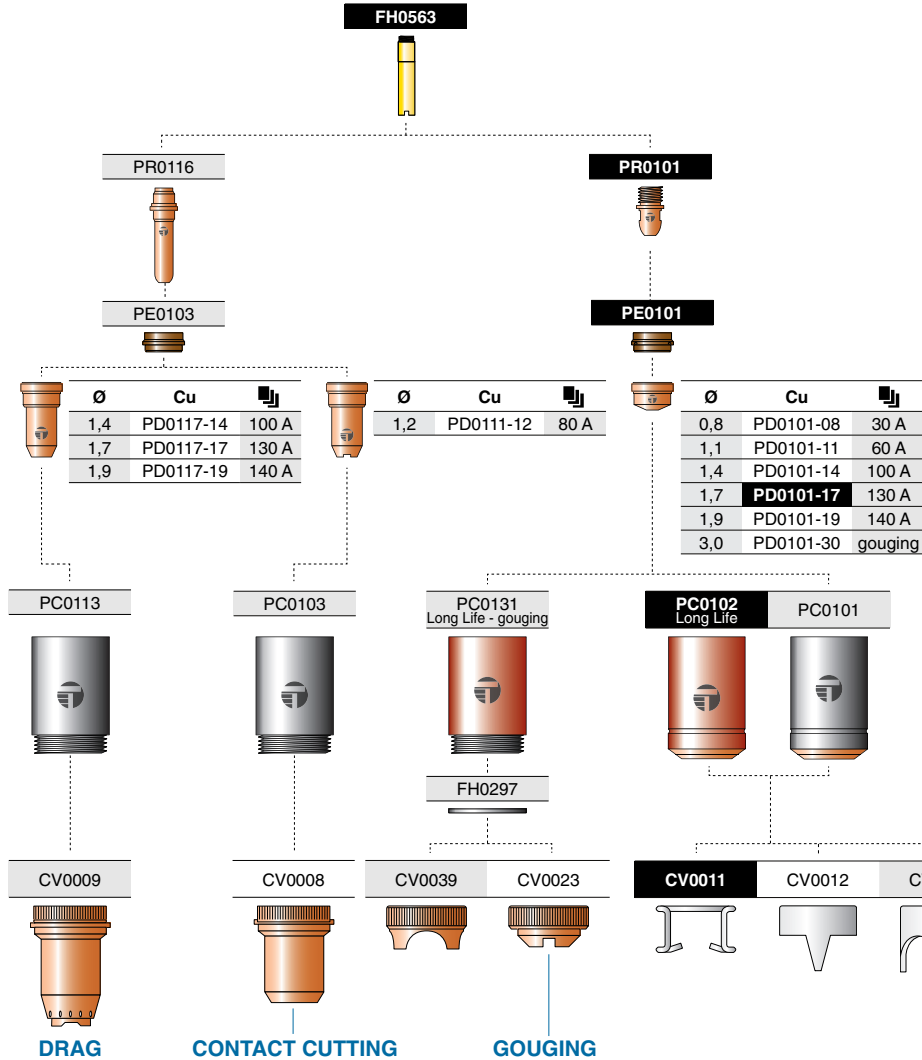

ERGOCUT A 141

MF
 6 - 12 m
  1.1 Kg
  1 m

V peak	500	 5 bar	 210 l/min
X 60%	140 A	X 100% 100 A	 35±40 mm

CODE	↔	
PA1500	6 m	M14x1
PA1501	12 m	M14x1
PA1502	6 m	1/4 G
PA1504	6 m	Central Adaptor
PA1505	12 m	Central Adaptor

STANDARD