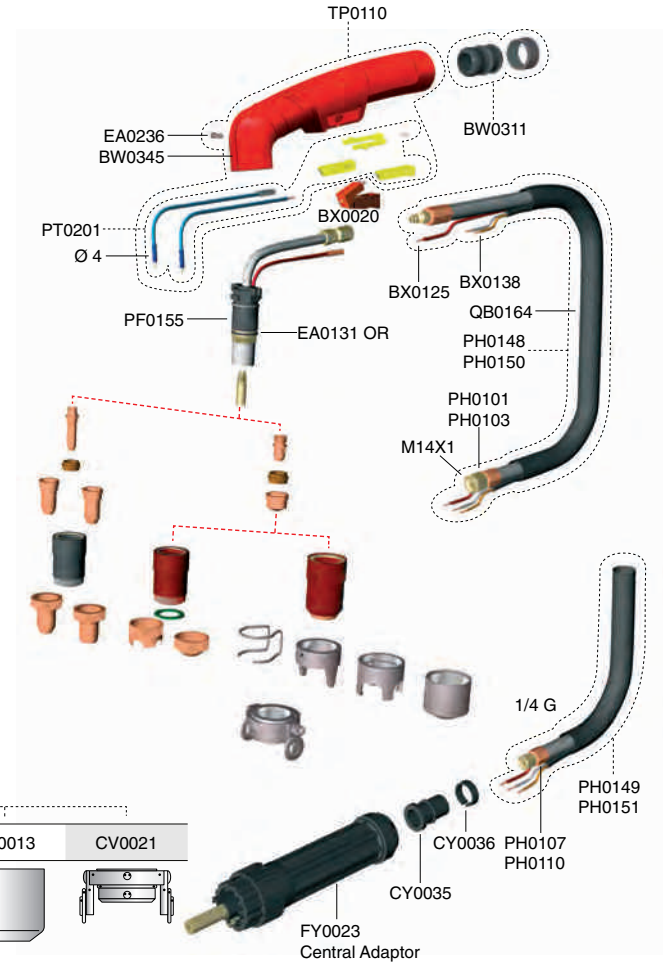

ERGOCUT A 141

MF
 6 - 12 m
  1.1 Kg
  1 m

V peak	500	 5 bar	 210 l/min
X 60%	140 A	X 100% 100 A	 35±40 mm

CODE	↔	
PA1500	6 m	M14x1
PA1501	12 m	M14x1
PA1502	6 m	1/4 G
PA1504	6 m	Central Adaptor
PA1505	12 m	Central Adaptor

STANDARD