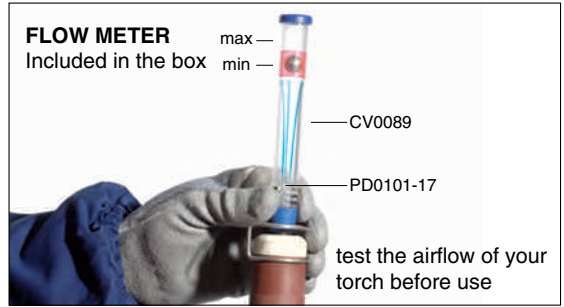

ERGOCUT A 141

MF
 6 - 12 m
  1.1 Kg
  1 m

V peak	500	 5 bar	 210 l/min
X 60%	140 A	X 100% 100 A	 35±40 mm

CODE	↔	
PA1500	6 m	M14x1
PA1501	12 m	M14x1
PA1502	6 m	1/4 G
PA1504	6 m	Central Adaptor
PA1505	12 m	Central Adaptor