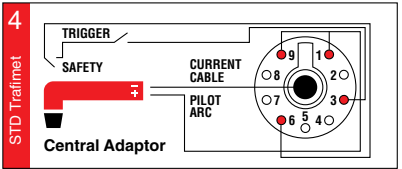

ERGOCUT A 141

MF
 6 - 12 m
  1.1 Kg
  1 m

V peak	500	 5 bar	 210 l/min
X 60%	140 A	X 100% 100 A	 35±40 mm

CODE	↔	
PA1500	6 m	M14x1
PA1501	12 m	M14x1
PA1502	6 m	1/4 G
PA1504	6 m	Central Adaptor
PA1505	12 m	Central Adaptor