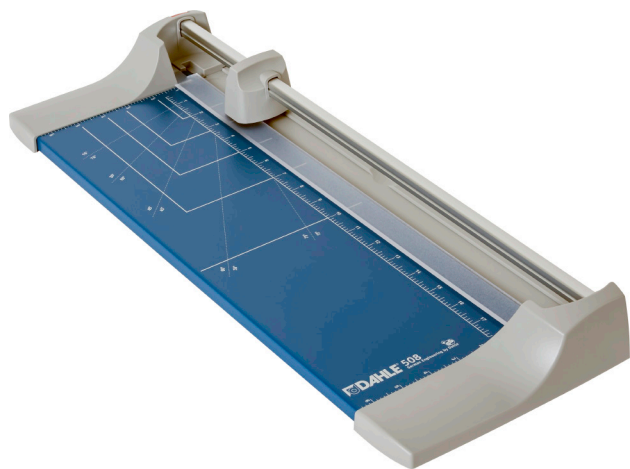

Rolling Trimmers

508 Personal Rolling Trimmer

Rolling Trimmers are the new generation of paper cutters. Designed for safety and accuracy, the cutting blades are encased in a plastic housing that virtually eliminates the chance of injury. The rotary action of these trimmers allows the blade to cut in either direction and sharpen itself as it cuts. It's this self-sharpening action that produces a clean burr-free cut and guarantees many years of smooth, precise cutting.

Dahle's 508 Personal Trimmer is light weight and portable so it can

be conveniently taken anywhere. It's equipped with a ground self-sharpening blade that cuts in either direction and an automatic paper clamp to hold your work securely in place.

With a cutting capacity of up to 7 sheets of paper at a time, this trimmer is perfect for cutting paper, card stock, and photo paper. Dahle's 508 features an 18" cutting length and is a popular choice among photographers, craft enthusiasts, and office professionals.

Features

- Ground steel blade is encased in protective housing for safety
- Cuts up to 7 sheets of paper at a time (straight)
- Self-sharpening blade cuts in both directions
- Automatic paper clamp holds work securely
- Sturdy metal base with preprinted guides
- Imprinted protractor for angled cuts
- German Engineered for precision and accuracy
- Great for photographers, craft enthusiasts, and office professionals